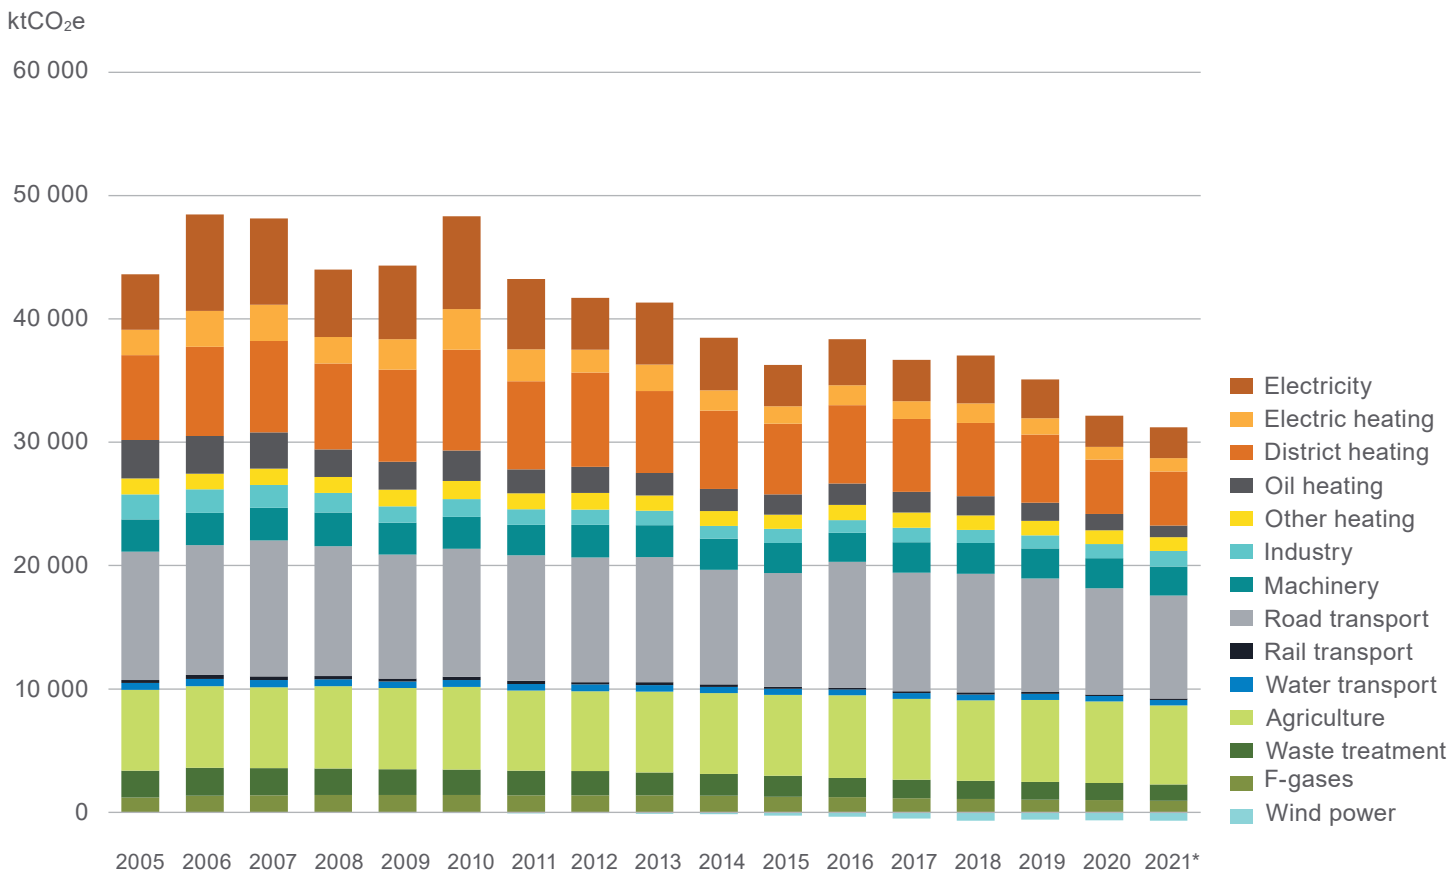

# The total greenhouse gas emissions of Finnish municipalities by sector in 2005–2021

\* preliminary data